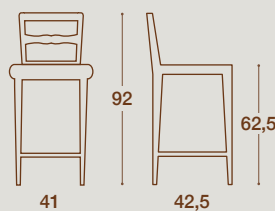

SGABELLO / STOOL

SGABELLO "GAZANIA"
STRUTTURA IN LEGNO MASSELLO
DI FRASSINO NELLE FINITURE
COME ANTA O LACCATA

"GAZANIA" STOOL
SOLID ASH WOOD STRUCTURE IN THE SAME
FINISHES AS FOR THE KITCHEN FRONT DOORS OR
LACQUERED

SGABELLO "GAZANIA" SEDUTA IN LEGNO
SGABELLO "GAZANIA" SEDUTA IN SIMILPAGLIA
SGABELLO "GAZANIA" SEDUTA IMBOTTITA

"GAZANIA" STOOL
WOODEN, STRAW EFFECT OR PADDED SEAT