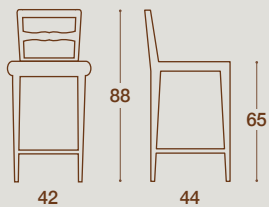

SGABELLO / STOOL

SGABELLO "BESSERA"
STRUTTURA IN LEGNO MASSELLO
DI FRASSINO NELLE FINITURE COME
ANTA O LACCATA

"BESSERA" STOOL
SOLID ASH WOOD STRUCTURE IN THE SAME
FINISHES AS FOR THE KITCHEN FRONT DOORS OR
LACQUERED

SGABELLO "BESSERA" SEDUTA IN SIMILPAGLIA

"BESSERA" STOOL
STRAW EFFECT