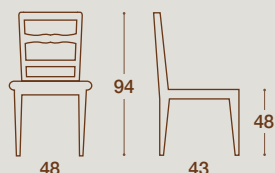

LEGNO
WOOD

SIMILPAGLIA
STRAW EFFECT

IMBOTTITO
PADDED

LINARIA

SEDIA E SGABELLO / CHAIR AND STOOL

SEDIA / CHAIR

SEDIA "LINARIA"
STRUTTURA IN LEGNO MASSELLO
DI FRASSINO NELLE FINITURE
COME ANTA O LACCATA

"LINARIA" CHAIR
SOLID ASH WOOD STRUCTURE IN THE SAME
FINISHES AS FOR THE KITCHEN FRONT DOORS OR
LACQUERED