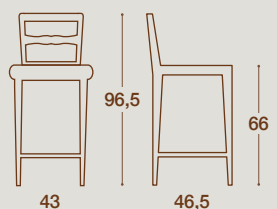

SGABELLO / STOOL

SGABELLO "RIBES"
STRUTTURA IN LEGNO MASSELLO
DI FRASSINO NELLE FINITURE COME
ANTA O LACCATA

"RIBES" STOOL
SOLID ASH WOOD STRUCTURE IN THE SAME
FINISHES AS FOR THE KITCHEN FRONT DOORS OR
LACQUERED

SEDIA "RIBES" SEDUTA IN LEGNO
SEDIA "RIBES" SEDUTA IN SIMILPAGLIA

"RIBES" STOOL
WOODEN, STRAW EFFECT