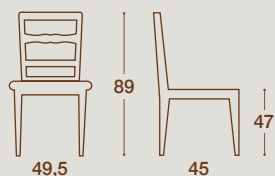

LEGNO
WOOD

SIMILPAGLIA
STRAW EFFECT

IMBOTTITO
PADDED

VANITY

SEDIA E SGABELLO / CHAIR AND STOOL

SEDIA / CHAIR

SEDIA "VANITY"
STRUTTURA IN LEGNO MASSELLO
DI FRASSINO NELLE FINITURE
COME ANTA O LACCATA

"VANITY" CHAIR
SOLID ASH WOOD STRUCTURE IN THE SAME
FINISHES AS FOR THE KITCHEN FRONT DOORS OR
LACQUERED