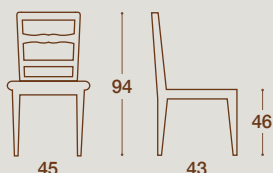

LEGNO
WOOD

SIMILPAGLIA
STRAW EFFECT

IMBOTTITO
PADDED

ZAMIA

SEDIA E SGABELLO / CHAIR AND STOOL

SEDIA / CHAIR

SEDIA "ZAMIA"
STRUTTURA IN LEGNO MASSELLO
DI FRASSINO NELLE FINITURE
COME ANTA O LACCATA

"ZAMIA" CHAIR
SOLID ASH WOOD STRUCTURE IN THE SAME
FINISHES AS FOR THE KITCHEN FRONT DOORS OR
LACQUERED