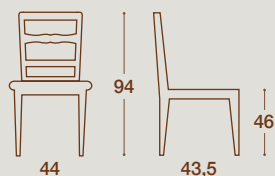

LEGNO
WOOD

SIMILPAGLIA
STRAW EFFECT

IMBOTTITO
PADDED

FRESIA

SEDIA E SGABELLO / CHAIR AND STOOL

SEDIA / CHAIR

SEDIA "FRESIA"
STRUTTURA IN LEGNO MASSELLO
DI FRASSINO NELLE FINITURE
COME ANTA O LACCATA

"FRESIA" CHAIR
SOLID ASH WOOD STRUCTURE IN THE SAME
FINISHES AS FOR THE KITCHEN FRONT DOORS OR
LACQUERED