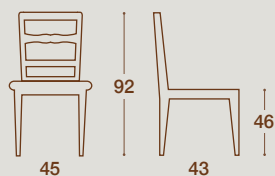

LEGNO
WOOD

SIMILPAGLIA
STRAW EFFECT

IMBOTTITO
PADDED

ANTHEA

SEDIA E SGABELLO / CHAIR AND STOOL

SEDIA / CHAIR

SEDIA "ANTHEA"
STRUTTURA IN LEGNO MASSELLO
DI FRASSINO NELLE FINITURE
COME ANTA O LACCATA

"ANTHEA" CHAIR
SOLID ASH WOOD STRUCTURE IN THE SAME
FINISHES AS FOR THE KITCHEN FRONT DOORS OR
LACQUERED