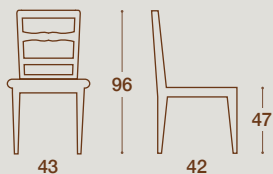

LEGNO
WOOD

SIMILPAGLIA
STRAW EFFECT

IMBOTTITO
PADDED

TEA

SEDIA E SGABELLO / CHAIR AND STOOL

SEDIA / CHAIR

SEDIA "TEA"
STRUTTURA IN LEGNO MASSELLO
DI FRASSINO NELLE FINITURE
COME ANTA O LACCATA

"TEA" CHAIR
SOLID ASH WOOD STRUCTURE IN THE SAME
FINISHES AS FOR THE KITCHEN FRONT DOORS OR
LACQUERED