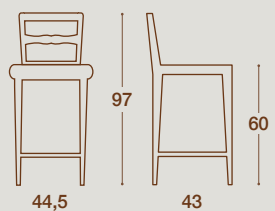

SGABELLO / STOOL

SGABELLO "ANTHEA"
STRUTTURA IN LEGNO MASSELLO
DI FRASSINO NELLE FINITURE
COME ANTA O LACCATA

"ANTHEA" STOOL
SOLID ASH WOOD STRUCTURE IN THE SAME
FINISHES AS FOR THE KITCHEN FRONT DOORS OR
LACQUERED

SGABELLO "ANTHEA" SEDUTA IN LEGNO
SGABELLO "ANTHEA" SEDUTA IN SIMILPAGLIA
SGABELLO "ANTHEA" SEDUTA IMBOTTITA

"ANTHEA" STOOL
WOODEN, STRAW EFFECT OR PADDED SEAT