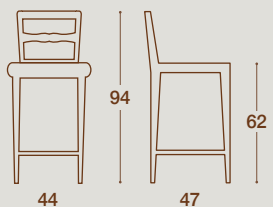

SGABELLO / STOOL

SGABELLO "TEA"
STRUTTURA IN LEGNO MASSELLO
DI FRASSINO NELLE FINITURE
COME ANTA O LACCATA

"TEA" STOOL
SOLID ASH WOOD STRUCTURE IN THE SAME
FINISHES AS FOR THE KITCHEN FRONT DOORS OR
LACQUERED

SGABELLO "TEA" SEDUTA IN LEGNO
SGABELLO "TEA" SEDUTA IN SIMILPAGLIA
SGABELLO "TEA" SEDUTA IMBOTTITA

"TEA" STOOL
WOODEN, STRAW EFFECT OR PADDED SEAT