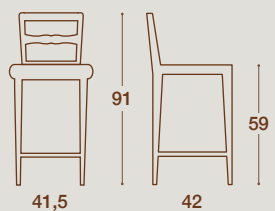

SGABELLO / STOOL

SGABELLO "ANJA"
STRUTTURA IN LEGNO MASSELLO
DI FRASSINO NELLE FINITURE
COME ANTA O LACCATA

"ANJA" STOOL
SOLID ASH WOOD STRUCTURE IN THE SAME
FINISHES AS FOR THE KITCHEN FRONT DOORS OR
LACQUERED

SGABELLO "ANJA" SEDUTA IN LEGNO
SGABELLO "ANJA" SEDUTA IN SIMILPAGLIA
SGABELLO "ANJA" SEDUTA IMBOTTITA

"ANJA" STOOL
WOODEN, STRAW EFFECT OR PADDED SEAT