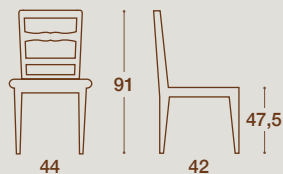

LEGNO
WOOD

SIMILPAGLIA
STRAW EFFECT

IMBOTTITO
PADDED

BEGONIA

SEDIA E SGABELLO / CHAIR AND STOOL

SEDIA / CHAIR

SEDIA "BEGONIA"
STRUTTURA IN LEGNO MASSELLO
DI FRASSINO NELLE FINITURE
COME ANTA O LACCATA

"BEGONIA" CHAIR
SOLID ASH WOOD STRUCTURE IN THE SAME
FINISHES AS FOR THE KITCHEN FRONT DOORS OR
LACQUERED