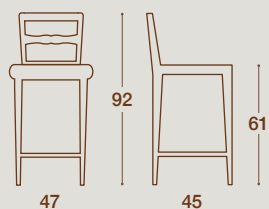

SGABELLO / STOOL

SGABELLO "EMORY"
STRUTTURA IN LEGNO MASSELLO
DI FRASSINO NELLE FINITURE
COME ANTA O LACCATA

"EMORY" STOOL
SOLID ASH WOOD STRUCTURE IN THE SAME
FINISHES AS FOR THE KITCHEN FRONT DOORS OR
LACQUERED

SGABELLO "EMORY" SEDUTA IN LEGNO
SGABELLO "EMORY" SEDUTA IN SIMILPAGLIA
SGABELLO "EMORY" SEDUTA IMBOTTITA

"EMORY" STOOL
WOODEN, STRAW EFFECT OR PADDED SEAT