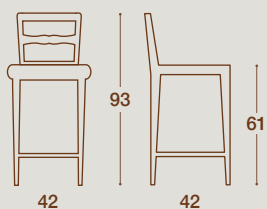

SGABELLO / STOOL

SGABELLO "TIARÈ"
STRUTTURA IN LEGNO MASSELLO
DI FRASSINO NELLE FINITURE
COME ANTA O LACCATA

"TIARÈ" STOOL
SOLID ASH WOOD STRUCTURE IN THE SAME
FINISHES AS FOR THE KITCHEN FRONT DOORS OR
LACQUERED

SGABELLO "TIARÈ" SEDUTA IN LEGNO
SGABELLO "TIARÈ" SEDUTA IN SIMILPAGLIA
SGABELLO "TIARÈ" SEDUTA IMBOTTITA

"TIARÈ" STOOL
WOODEN, STRAW EFFECT OR PADDED SEAT