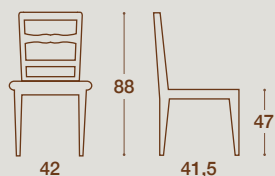

LEGNO
WOOD

SIMILPAGLIA
STRAW EFFECT

IMBOTTITO
PADDED

GAZANIA

SEDIA E SGABELLO / CHAIR AND STOOL

SEDIA / CHAIR

SEDIA "GAZANIA"
STRUTTURA IN LEGNO MASSELLO
DI FRASSINO NELLE FINITURE
COME ANTA O LACCATA

"GAZANIA" CHAIR
SOLID ASH WOOD STRUCTURE IN THE SAME
FINISHES AS FOR THE KITCHEN FRONT DOORS OR
LACQUERED