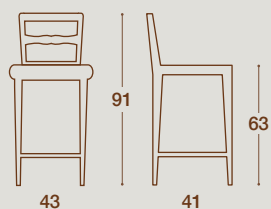

SGABELLO / STOOL

SGABELLO "DALIA"
STRUTTURA IN LEGNO MASSELLO
DI FRASSINO NELLE FINITURE
COME ANTA O LACCATA

"DALIA" STOOL
SOLID ASH WOOD STRUCTURE IN THE SAME
FINISHES AS FOR THE KITCHEN FRONT DOORS OR
LACQUERED

SGABELLO "DALIA" SEDUTA IN LEGNO
SGABELLO "DALIA" SEDUTA IN SIMILPAGLIA
SGABELLO "DALIA" SEDUTA IMBOTTITA

"DALIA" STOOL
WOODEN, STRAW EFFECT OR PADDED SEAT