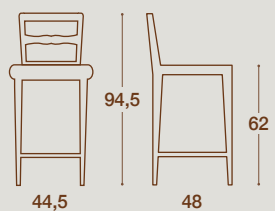

SGABELLO / STOOL

SGABELLO "FRESIA"
STRUTTURA IN LEGNO MASSELLO
DI FRASSINO NELLE FINITURE
COME ANTA O LACCATA

"FRESIA" STOOL
SOLID ASH WOOD STRUCTURE IN THE SAME
FINISHES AS FOR THE KITCHEN FRONT DOORS OR
LACQUERED

SGABELLO "FRESIA" SEDUTA IN LEGNO
SGABELLO "FRESIA" SEDUTA IN SIMILPAGLIA
SGABELLO "FRESIA" SEDUTA IMBOTTITA

"FRESIA" STOOL
WOODEN, STRAW EFFECT OR PADDED SEAT