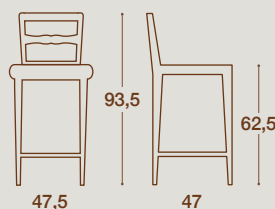

SGABELLO / STOOL

SGABELLO "LINARIA"
STRUTTURA IN LEGNO MASSELLO
DI FRASSINO NELLE FINITURE
COME ANTA O LACCATA

"LINARIA" STOOL
SOLID ASH WOOD STRUCTURE IN THE SAME
FINISHES AS FOR THE KITCHEN FRONT DOORS OR
LACQUERED

SGABELLO "LINARIA" SEDUTA IN LEGNO
SGABELLO "LINARIA" SEDUTA IN SIMILPAGLIA
SGABELLO "LINARIA" SEDUTA IMBOTTITA

"LINARIA" STOOL
WOODEN, STRAW EFFECT OR PADDED SEAT