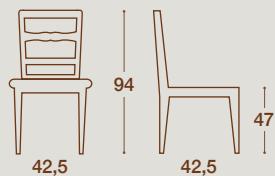

LEGNO
WOOD

SIMILPAGLIA
STRAW EFFECT

IMBOTTITO
PADDED

VIOLA

SEDIA E SGABELLO / CHAIR AND STOOL

SEDIA / CHAIR

SEDIA "VIOLA"
STRUTTURA IN LEGNO MASSELLO
DI FRASSINO NELLE FINITURE
COME ANTA O LACCATA

"VIOLA" CHAIR
SOLID ASH WOOD STRUCTURE IN THE SAME
FINISHES AS FOR THE KITCHEN FRONT DOORS OR
LACQUERED