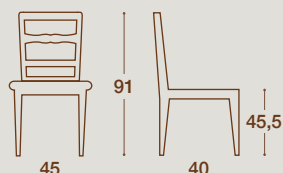

LEGNO
WOOD

SIMILPAGLIA
STRAW EFFECT

IMBOTTITO
PADDED

EMORY

SEDIA E SGABELLO / CHAIR AND STOOL

SEDIA / CHAIR

SEDIA "EMORY"
STRUTTURA IN LEGNO MASSELLO
DI FRASSINO NELLE FINITURE
COME ANTA O LACCATA

"EMORY" CHAIR
SOLID ASH WOOD STRUCTURE IN THE SAME
FINISHES AS FOR THE KITCHEN FRONT DOORS OR
LACQUERED