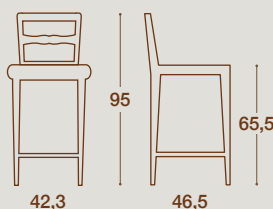

SGABELLO / STOOL

SGABELLO "ZAMIA"
STRUTTURA IN LEGNO MASSELLO
DI FRASSINO NELLE FINITURE
COME ANTA O LACCATA

"ZAMIA" STOOL
SOLID ASH WOOD STRUCTURE IN THE SAME
FINISHES AS FOR THE KITCHEN FRONT DOORS OR
LACQUERED

SGABELLO "ZAMIA" SEDUTA IN LEGNO
SGABELLO "ZAMIA" SEDUTA IN SIMILPAGLIA
SGABELLO "ZAMIA" SEDUTA IMBOTTITA

"ZAMIA" STOOL
WOODEN, STRAW EFFECT OR PADDED SEAT