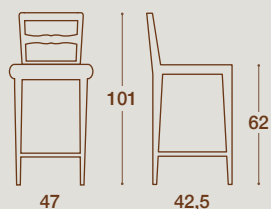

SGABELLO / STOOL

SGABELLO "ORTENSIA"
STRUTTURA IN LEGNO MASSELLO
DI FRASSINO NELLE FINITURE
COME ANTA O LACCATA

"ORTENSIA" STOOL
SOLID ASH WOOD STRUCTURE IN THE SAME
FINISHES AS FOR THE KITCHEN FRONT DOORS OR
LACQUERED

SGABELLO "ORTENSIA" SEDUTA IMBOTTITA

"ORTENSIA" STOOL
PADDED SEAT