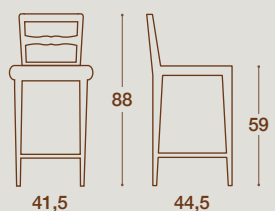

SGABELLO / STOOL

SGABELLO "MAGNOLIA"
STRUTTURA IN LEGNO MASSELLO
DI FRASSINO NELLE FINITURE
COME ANTA O LACCATA

"MAGNOLIA" STOOL
SOLID ASH WOOD STRUCTURE IN THE SAME
FINISHES AS FOR THE KITCHEN FRONT DOORS OR
LACQUERED

SGABELLO "MAGNOLIA" SEDUTA IN LEGNO
SGABELLO "MAGNOLIA" SEDUTA IN SIMILPAGLIA
SGABELLO "MAGNOLIA" SEDUTA IMBOTTITA

"MAGNOLIA" STOOL
WOODEN, STRAW EFFECT OR PADDED SEAT