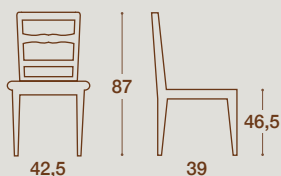

LEGNO
WOOD

SIMILPAGLIA
STRAW EFFECT

IMBOTTITO
PADDED

TIARÈ

SEDIA E SGABELLO / CHAIR AND STOOL

SEDIA / CHAIR

SEDIA "TIARÈ"
STRUTTURA IN LEGNO MASSELLO
DI FRASSINO NELLE FINITURE
COME ANTA O LACCATA

"TIARÈ" CHAIR
SOLID ASH WOOD STRUCTURE IN THE SAME
FINISHES AS FOR THE KITCHEN FRONT DOORS OR
LACQUERED