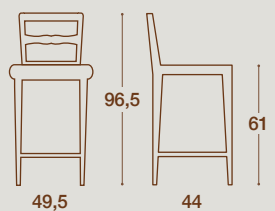

SGABELLO / STOOL

SGABELLO "VANITY"
STRUTTURA IN LEGNO MASSELLO
DI FRASSINO NELLE FINITURE
COME ANTA O LACCATA

"VANITY" STOOL
SOLID ASH WOOD STRUCTURE IN THE SAME
FINISHES AS FOR THE KITCHEN FRONT DOORS OR
LACQUERED

SGABELLO "VANITY" SEDUTA IN LEGNO
SGABELLO "VANITY" SEDUTA IN SIMILPAGLIA
SGABELLO "VANITY" SEDUTA IMBOTTITA

"VANITY" STOOL
WOODEN, STRAW EFFECT OR PADDED SEAT

N.B.: DISPONIBILITÀ SGABELLO MARZO 2023

NOTE: AVAILABILITY STOOL MARCH 2023