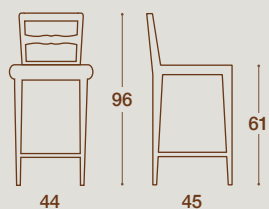

SGABELLO / STOOL

SGABELLO "BEGONIA"
STRUTTURA IN LEGNO MASSELLO
DI FRASSINO NELLE FINITURE
COME ANTA LACCATA

"BEGONIA" STOOL
SOLID ASH WOOD STRUCTURE IN THE SAME
FINISHES AS FOR THE KITCHEN FRONT DOORS OR
LACQUERED

SGABELLO "BEGONIA" SEDUTA IN LEGNO
SGABELLO "BEGONIA" SEDUTA IN SIMILPAGLIA
SGABELLO "BEGONIA" SEDUTA IMBOTTITA

"BEGONIA" STOOL
WOODEN, STRAW EFFECT OR PADDED SEAT