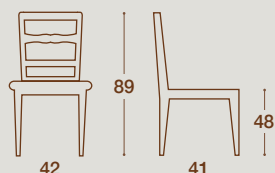

LEGNO
WOOD

SIMILPAGLIA
STRAW EFFECT

IMBOTTITO
PADDED

MAGNOLIA

SEDIA E SGABELLO / CHAIR AND STOOL

SEDIA / CHAIR

SEDIA "MAGNOLIA"
STRUTTURA IN LEGNO MASSELLO
DI FRASSINO NELLE FINITURE
COME ANTA O LACCATA

"MAGNOLIA" CHAIR
SOLID ASH WOOD STRUCTURE IN THE SAME
FINISHES AS FOR THE KITCHEN FRONT DOORS OR
LACQUERED