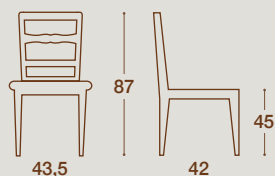

LEGNO
WOOD

SIMILPAGLIA
STRAW EFFECT

IMBOTTITO
PADDED

ANJA

SEDIA E SGABELLO / CHAIR AND STOOL

SEDIA / CHAIR

SEDIA "ANJA"
STRUTTURA IN LEGNO MASSELLO
DI FRASSINO NELLE FINITURE
COME ANTA O LACCATA

"ANJA" CHAIR
SOLID ASH WOOD STRUCTURE IN THE SAME
FINISHES AS FOR THE KITCHEN FRONT DOORS OR
LACQUERED