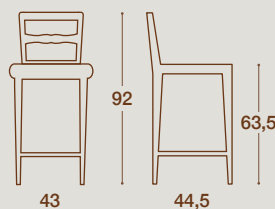

SGABELLO / STOOL

SGABELLO "VIOLA"
STRUTTURA IN LEGNO MASSELLO
DI FRASSINO NELLE FINITURE
COME ANTA O LACCATA

"VIOLA" STOOL
SOLID ASH WOOD STRUCTURE IN THE SAME
FINISHES AS FOR THE KITCHEN FRONT DOORS OR
LACQUERED

SGABELLO "VIOLA" SEDUTA IN LEGNO
SGABELLO "VIOLA" SEDUTA IN SIMILPAGLIA
SGABELLO "VIOLA" SEDUTA IMBOTTITA

"VIOLA" STOOL
WOODEN, STRAW EFFECT OR PADDED SEAT