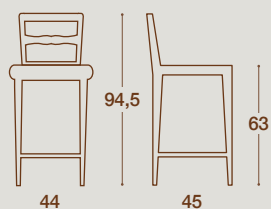

SGABELLO / STOOL

SGABELLO "IRIS"
STRUTTURA IN LEGNO MASSELLO
DI FRASSINO NELLE FINITURE COME
ANTA O LACCATA

"IRIS" STOOL
SOLID ASH WOOD STRUCTURE IN THE SAME
FINISHES AS FOR THE KITCHEN FRONT DOORS OR
LACQUERED

SEDIA "IRIS" SEDUTA IN LEGNO
SEDIA "IRIS" SEDUTA IN SIMILPAGLIA

"IRIS" STOOL
WOODEN, STRAW EFFECT